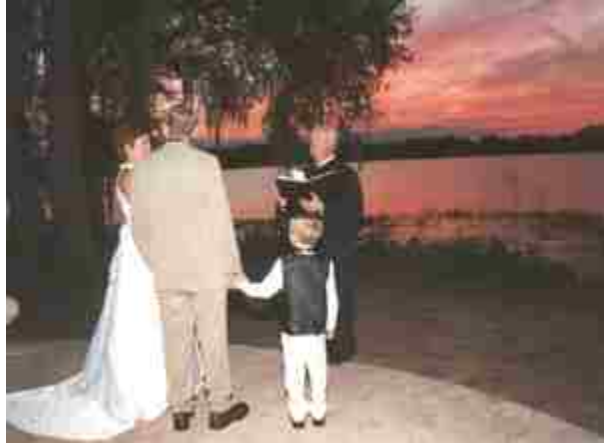

**D. VIOLIN, FLUTE, CLASSICAL GUITAR, OR
BAGPIPE. $200.00**

**E. VIDEO $350.00 VHS OR PAL. DVD INSTEAD
$400.00 3 COPIES**

**F. WHITE BIRD RELEASE:
a. 1 BIRDE $200.00
b. 30-40 BIRDS $350.00**